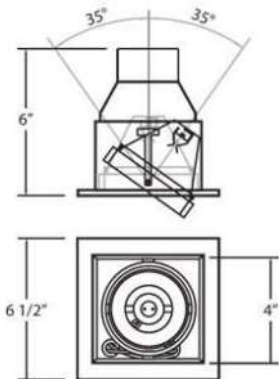

Recessed LED multi-light fixture series. Designed for remodel applications but also suitable for new construction applications. Adjustable 35° on both axis for aiming in any direction. Cast metal outer trim ring with beveled profile.

1LT, MULTIPLE RECESSED, LED MR16 W/ TRANSFORMER

Product Specifications

Collection:	Fundamentals
Item No.:	TE111TR-LED
Height:	6"
Width:	6.5"
Length:	6.5"
Est. Weight:	4.80 lbs
No. of Bulbs:	1
Bulb Wattage:	3w, 5w, 8w or 10w
Bulb Type:	LED MR16
Bulb Base:	GU5.3
Bulb Voltage:	12 volts