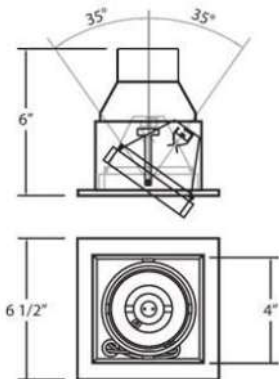

Recessed multi-light fixture series. Designed for remodel applications but also suitable for new construction applications. Adjustable 35° on both axis for aiming in any direction. Cast metal outer trim ring with beveled profile.

### Product Specifications

Collection:	Fundamentals
Item No.:	TE111TR-01
Height:	6"
Width:	6.5"
Length:	6.5"
Est. Shipping Weight:	4.80 lbs
No. of Bulbs:	1
Bulb Wattage:	50 watts
Bulb Type:	MR16/C
Bulb Base:	GU5.3
Bulb Voltage:	12 volts