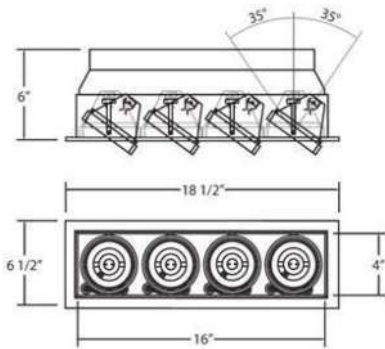

Recessed multi-light fixture series. Designed for remodel applications but also suitable for new construction applications. Adjustable 35° on both axis for aiming in any direction. Cast metal outer trim ring with beveled profile.

4LT, MULTIPLE RECESSED, MR16

Product Specifications

Collection:	Illuminations
Item No.:	TE114A-02
Height:	6"
Width:	6.5"
Length:	18.5"
Est. Shipping Weight:	9.35 lbs
No. of Bulbs:	4
Bulb Wattage:	50 watts
Bulb Type:	MR16/C
Bulb Base:	GU5.3
Bulb Voltage:	12 volts