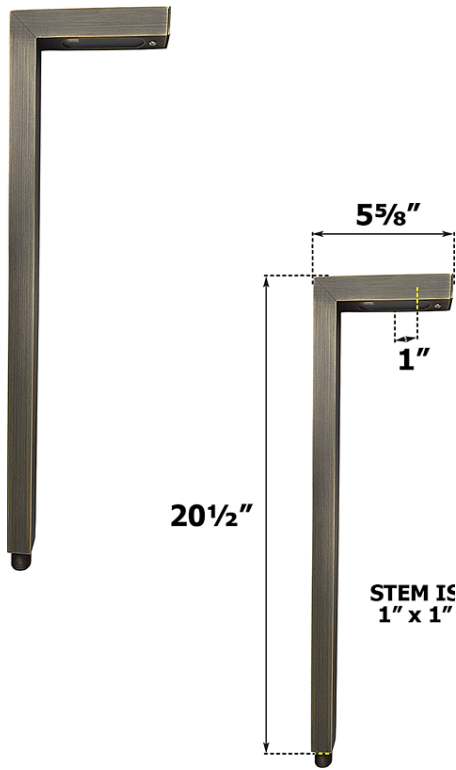

PROJECT	DATE
TYPE	CATALOG #

SAN MARINO CONTEMPO PATH

SRP131-120V - 120V PATHWAY / AREA LIGHT

KEY FEATURES

- •HEAVY GAUGE DIE-CAST BRASS
- •NATURAL BRONZE FINISH (OTHER FINISHES AVAILABLE, CONSULT FACTORY)
- •DIMMABLE
- •SHOCK AND HEAT RESISTANT CLEAR POLYCARBONATE LENS
- •FIELD REPLACEABLE LED

PRODUCT SPECIFICATIONS

MATERIAL	SOLID DIE-CAST BRASS
LENS	CLEAR POLYCARBONATE
VOLTAGE	120VAC
ILLUMINATION	360° OMNI-DIRECTIONAL DOWN
LEAD WIRE	39"

STEP 1

FIXTURE CONFIGURATION

SRP131-120V

FINISH

BZ - BRONZE   CST - CUSTOM

STEP 3

ACCESSORY OPTIONS

RP-SPK
OPTIONAL

STAKE OPTION

NONE   MOUNTS ON 1/2" NPT J-BOX

RP-SPK   HEAVY DUTY ROCKET POST

SURFACE MOUNT OPTION

BSE2   5" DIA. SURFACE MOUNT CANOPY

STEP 2

LED LAMP CONFIGURATION

LED-120V

LED WATTAGE

3W   280 LM

6W   500 LM

KELVIN TEMPERATURE

30K   3000K

50K   5000K

BEAM ANGLE

360D   360° OMNI DIRECTIONAL