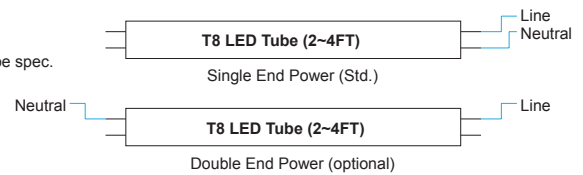

Specifications: 2'x4'

Length: 48 (1218)
Width: 24 (608)
Depth: 5-1/2 (140)
Weight: 25.15lbs (11.41 kg)

Wiring diagram for LED ready
Applied AC voltage depends on LED tube spec.