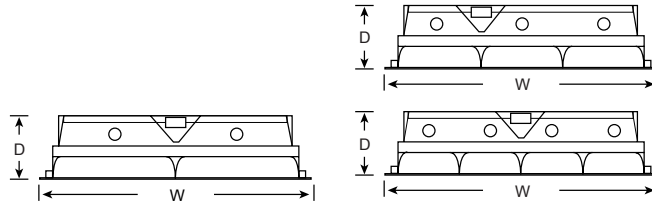

PLN

APPLICATION

3" and 2" deep louver high performance recessed parabolic fixture. Designed for light cut-off and bright low-glare light. It is high efficiency, great performance and sleek detailing make it an ideal choice for office environments.

All dimensions are in inches (millimeters).

FEATURES:

- Die formed, cold-rolled, heavy gauge steel housing construction provides durability and strength.
- Parabolic louvers are made with anodize, semi-specular, 3" and 2" deep aluminum to perform low-glare bright light and they are interlocked to prevent vibration.
- The louvers can be hinge and spring latch from either side.
- Inside edge of housing has full flat black reveal for floating effect.
- T-bar safety clips are standard.
- Ship with plastic film to keep out construction dirt.
- Finish in high-gloss baked white enamel over rust inhibiting phosphate coating for maximum corrosion resistance.

Specifications: 2'x2'

Length: 24 (608)
Width: 24 (608)
Depth: 5-1/2 (140)
Weight: 15.9 lbs (7.21 kg)

Specifications: 2'x4'

Length: 48 (1218)
Width: 24 (608)
Depth: 5-1/2 (140)
Weight: 25.15lbs (11.41 kg)

ORDERING INFORMATION

EXAMPLE: PLN24-3-4FT-18

MOD-EL	SIZE		# OF LAMPS	LAMP TYPE (LED)		# OF CELLS			LOUVER FINISH				
	22	2'x2'		2	2FT	13W ea.	2'x2'	9	2'x4'	18	(Blank)	Semi-Specular Aluminum	
PLN 3" Deep Louver	24	2'x4'	3	4FT	18W or 22W ea.								
											TRIM		
										(Blank)	Grid Flange Kit Surface Mount Kit		
						VOLTAGE		OPTIONS					
						UNV	120-277V (Std.)	WR	White Reflector			DEP	Double End Power for LED ready