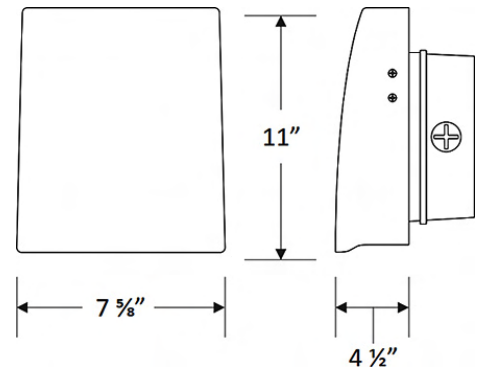

## 30 WATT LED MINI ADJUSTABLE FULL CUTOFF WALL PACK

### SPECIFICATIONS:

<b>WATTAGE:</b>	30W
<b>MODEL #:</b>	WFT03
<b>LISTINGS:</b>	UL, cUL, DLC, CE RoHS, FCC, IP65 Rated
<b>VOLTAGE:</b>	AC100-277V
<b>POWER FACTOR:</b>	>0.9
<b>FREQUENCY:</b>	50-60Hz
<b>LUMENS:</b>	3,750 Lm (5000K, 4000K) 3,600 Lm (3000K)
<b>LUMENS EFFICACY:</b>	>120 Lm/W
<b>LIGHT COLORS AVAILABLE:</b>	5000K, 4000K, 3000K
<b>THD:</b>	<20%
<b>CRI:</b>	>83
<b>IP RATING:</b>	IP65
<b>BEAM ANGLE (DEGREE):</b>	80°x100° (IES Type II, TIR Optics)
<b>MATERIALS:</b>	Anodized Aluminum
<b>FINISHES AVAILABLE:</b>	Bronze (standard), White (optional)
<b>MOUNTING:</b>	Surface / Wall Mount (U Bracket & 1/2" NPT Mounts optional)
<b>LED CHIPS:</b>	Phillips Lumileds Lexeon 3030 High Flux
<b>POWER:</b>	Meanwell
<b>SURGE PROTECTION:</b>	1Kv Built-In Protection
<b>LIFE SPAN (HOURS):</b>	100,000H
<b>DIMMING COMPATIBLE:</b>	No
<b>LENGTH OF WARRANTY (YEARS):</b>	10 YEARS
<b>WORKING ENVIRONMENT:</b>	-34°C to +50°C (-30°F to +122°F)
<b>SUGGESTED REPLACEMENT FOR:</b>	100-120W HID
<b>PERCENTAGE OF WATTAGE SAVED:</b>	70 - 75%