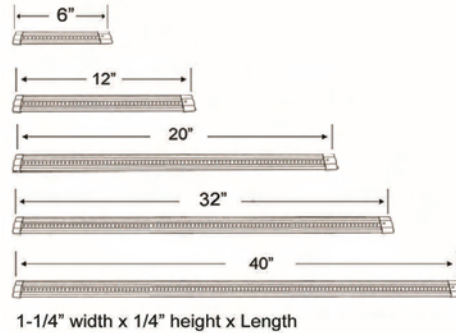

DIMENSIONS:

Accessories included:

36" Connector cable

In-line connector

Mounting clips & screws (2each)

Accepts 18-22GA wire

- UA106-WW**
- UA106-CW**
- UA112-WW**
- UA112-CW**
- UA120-WW**
- UA120-CW**
- UA132-WW**
- UA132-CW**
- UA140-WW**
- UA140-CW**