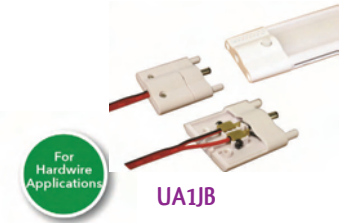

DIMENSIONS:

Accessories included:

36" Connector cable

In-line connector

Mounting clips & screws (2each)

Accepts 18-22GA wire

- UA106-WW**
- UA106-CW**
- UA112-WW**
- UA112-CW**
- UA120-WW**
- UA120-CW**
- UA132-WW**
- UA132-CW**
- UA140-WW**
- UA140-CW**

12-Volt LED Undercabinet

Very low profile, easy to install, cool to the touch
High brightness with excellent color rendition and years of maintenance free operation
Wide selection of mounting hardware, accessories and LED drivers

ELECTRICAL SPECIFICATIONS:

- Highly efficient SMD 3528 chip technology
- Integral switch, push on - push off
- Working voltage: 12V DC - (driver required)
- Plug in electronic or hard wired magnetic drivers available

MOUNTING:

- Mounting hardware and coupler included
- Polycarbonate end caps with universal feed thru mono-pin receptacle

WARRANTY:

- Five-year warranty

LIGHTING SPECIFICATIONS:

- Color temperatures: warm white (3000K), cool white (6000K)
- Suitable for interior applications only
- Ambient temperature rating: -20°C (4°F) to +40°C (104°F)
- Max continuous run (load): 24w
- Dimmable using magnetic low voltage transformer:
 1. Hardwire application will require "magnetic low voltage dimmable driver DC" use compatible "magnetic low voltage wall dimmer"
 2. The touch dimmer or the "in line dimmer" can only be used with the in line transformer